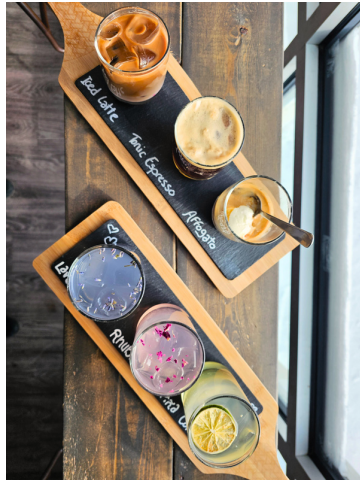

Flights

THE BEST WAY TO SAMPLE YOUR FAVOURITE THINGS. SHARE WITH A FRIEND OR SAVOUR ALL TO YOURSELF, THEY ARE THE PERFECT SIZE FOR BOTH! FROM LEMONADES TO ESPRESSO, SNACKS AND SANGRIA! WE ARE EXCITED TO SHARE THE NEW ROUND OF FLIGHTS!

THE CAFE FLIGHTS

THE LEMONADE FLIGHT

STRAWBERRY KIWI
ROSE
RHUBARB
PINA COLADA
LAVENDER
PEAR

PICK 3 | 15

ADD A SHOT 2.25oz | 7.50

THE ESPRESSO FLIGHT

TONIC AND ESPRESSO
AFFOGATO
PINK MACCHIATO
BROWN SUGAR SHAKEN ESPRESSO

PICK 3 | 17

THE SCONE FLIGHT

WHITE CHOCOLATE RASPBERRY
EARL GREY BLACKBERRY
SUNDRIED TOMATO
CHEESE AND ONION

ALL 4 | 15

THE SANGRIA FLIGHT

WHITE PEAR
WHITE STRAWBERRY KIWI
WHITE CUCUMBER MINT
ROSE ROSE
RED STRAWBERRY RHUBARB
RED WATERMELON

PICK 3 | 20

Espresso Martinis

THAT ESPRESSO MARTINI FLIGHT MENU THAT EVERYONE FELL IN LOVE WITH... FROM FUN SIZED, TO PARTY SIZE!

SALTED CARAMEL

SALTED CARAMEL SYRUP, ESPRESSO, VODKA, BAILEYS
15 | 2oz

LAVENDER